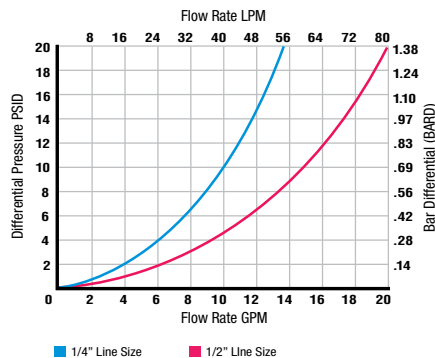

Filter element

collapse pressure: 4500 psid (310 bard)

Element construction: SWIFTMESH™ all 316 stainless steel (no resin binders) medium, 304 stainless steel end caps

Pressure Drop Information

Housing Pressure Drop

Fluid at 15cSt(77.5 SUS), 0.8572 S.G.

Housing pressure drop is directly proportional to specific gravity.

FJV-3N Series Housing

Element Pressure Drop

Fluid at 15cSt(77.5 SUS), 0.8572 S.G.

Correct for other fluids by multiplying new viscosity in cSt/5 (SUS/77.5) x new S.G./0.8572.