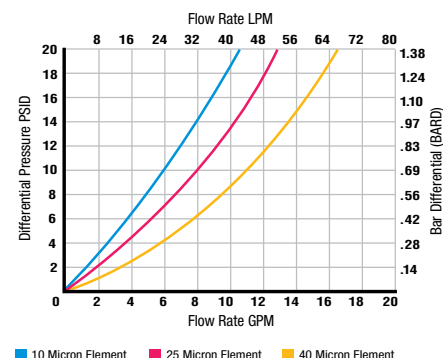

FJE-3N Series Element