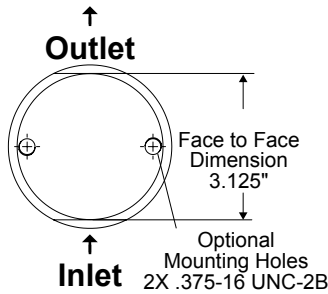

FJE-3N Series Element

Dimensional Drawings

Front View

Top View

Ordering Information for Standard High Pressure T-Type Filter Assemblies

FJV																			
Series	Bypass	Port Size*	Gauge Port	Bowl Size	Seal	Options	Material												
3N			<table border="1"> <tr><td>N=</td><td>NONE</td></tr> <tr><td>VG=</td><td>VISUAL</td></tr> <tr><td>EG=</td><td>ELECTRICAL</td></tr> </table>	N=	NONE	VG=	VISUAL	EG=	ELECTRICAL		<table border="1"> <tr><td>V=</td><td>VITON®</td></tr> <tr><td>T=</td><td>TEFLON®</td></tr> <tr><td>K=</td><td>KALREZ®</td></tr> </table>	V=	VITON®	T=	TEFLON®	K=	KALREZ®		OMIT= 304SS
N=	NONE																		
VG=	VISUAL																		
EG=	ELECTRICAL																		
V=	VITON®																		
T=	TEFLON®																		
K=	KALREZ®																		
	<table border="1"> <tr><td>X=</td><td>NONE</td></tr> <tr><td>B=</td><td>500 PSID</td></tr> </table>	X=	NONE	B=	500 PSID				S= STANDARD	<table border="1"> <tr><td>OMIT=</td><td>NO OPTIONS</td></tr> <tr><td>MH=</td><td>MOUNTING HOLES</td></tr> </table>	OMIT=	NO OPTIONS	MH=	MOUNTING HOLES					
X=	NONE																		
B=	500 PSID																		
OMIT=	NO OPTIONS																		
MH=	MOUNTING HOLES																		
		B02 = 1/2" SAE (J1926-1 STR THREAD)																	