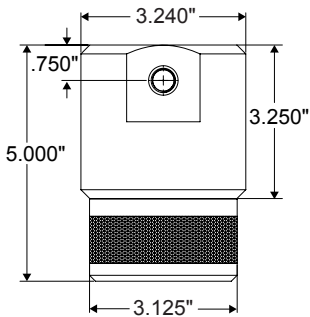

Fluid at 15cSt(77.5 SUS), 0.8572 S.G.

Housing pressure drop is directly proportional to specific gravity.

FJV-3N Series Housing

Element Pressure Drop

Fluid at 15cSt(77.5 SUS), 0.8572 S.G.

Correct for other fluids by multiplying new viscosity in cSt/5 (SUS/77.5) x new S.G./0.8572.

FJE-3N Series Element

Dimensional Drawings

Front View

Top View

Ordering Information for Standard High Pressure T-Type Filter Assemblies

FJV																			
Series	Bypass	Port Size*	Gauge Port	Bowl Size	Seal	Options	Material												
3N			<table border="1"> <tr><td>N=</td><td>NONE</td></tr> <tr><td>VG=</td><td>VISUAL</td></tr> <tr><td>EG=</td><td>ELECTRICAL</td></tr> </table>	N=	NONE	VG=	VISUAL	EG=	ELECTRICAL		<table border="1"> <tr><td>V=</td><td>VITON®</td></tr> <tr><td>T=</td><td>TEFLON®</td></tr> <tr><td>K=</td><td>KALREZ®</td></tr> </table>	V=	VITON®	T=	TEFLON®	K=	KALREZ®		OMIT= 304SS
N=	NONE																		
VG=	VISUAL																		
EG=	ELECTRICAL																		
V=	VITON®																		
T=	TEFLON®																		
K=	KALREZ®																		
	<table border="1"> <tr><td>X=</td><td>NONE</td></tr> <tr><td>B=</td><td>500 PSID</td></tr> </table>	X=	NONE	B=	500 PSID				S= STANDARD	<table border="1"> <tr><td>OMIT=</td><td>NO OPTIONS</td></tr> <tr><td>MH=</td><td>MOUNTING HOLES</td></tr> </table>	OMIT=	NO OPTIONS	MH=	MOUNTING HOLES					
X=	NONE																		
B=	500 PSID																		
OMIT=	NO OPTIONS																		
MH=	MOUNTING HOLES																		
		B02 = 1/2" SAE (J1926-1 STR THREAD)																	